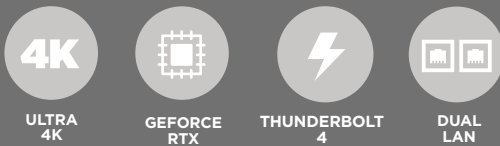

ZBOX MAGNUS EN153060C

SKU: ZBOX-EN153060C-BE/BE1/J/U/K/AUS

Next-generation performance empowers the new MAGNUS EN Series. Built for gamers, creators and enthusiasts, the Mini PC features an 11th Gen Intel® Core™ i5 processor, NVIDIA GeForce RTX™ 3060 Laptop GPU and premium connectivity. An improved and powerful cooling solution is backed by a full honeycomb ventilation on top, striking the perfect balance between power and thermals in the most compact form factor. Tackle demanding creative workloads, boost productivity, and get ready for an immersive gaming experience with the ZBOX MAGNUS EN153060C.

TECHNICAL SPECIFICATIONS

AIR COOLED

FEATURES

- Real-time Ray Tracing
- NVIDIA DLSS
- Thunderbolt 4
- Native 4K output
- 2.5Gbit LAN, Wi-Fi 6 & Bluetooth 5
- Intel® Optane™ memory ready
- Creator Ready / 4K Ready / VR Ready

SPECIFICATIONS

- Intel Core i5-11400H processor (6-core 2.7 GHz, up to 4.5 GHz)
- NVIDIA GeForce RTX 3060 Laptop GPU 6GB GDDR6 192-bit, up to 115W

DISPLAY OUTPUTS

- 2 x HDMI® Connector (Supports 4K 120Hz HDR, 8K 60Hz HDR, and Variable Refresh Rate as specified in the HDMI 2.1 Specification)
- 2 x DisplayPort 1.4a (up to 7680x4320@60Hz)
- Up to Quad Display Support